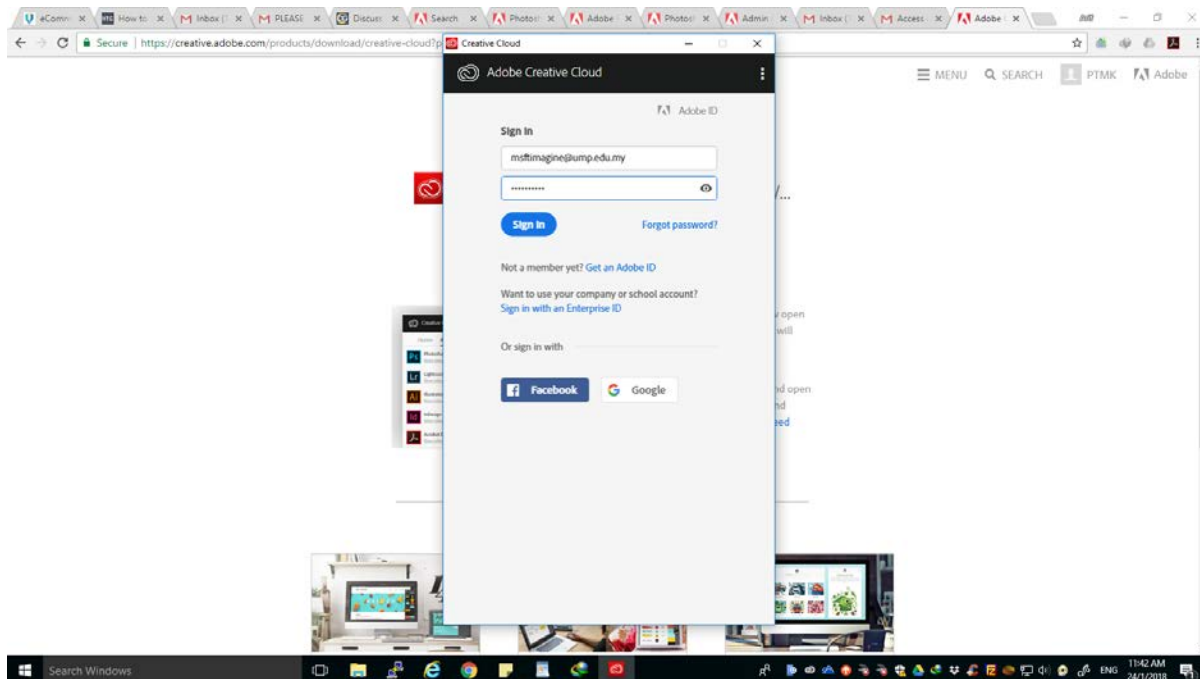

10. Enter email id @ ump.edu.my and password to use adobe creative cloud.
Click skip and select the apps tab