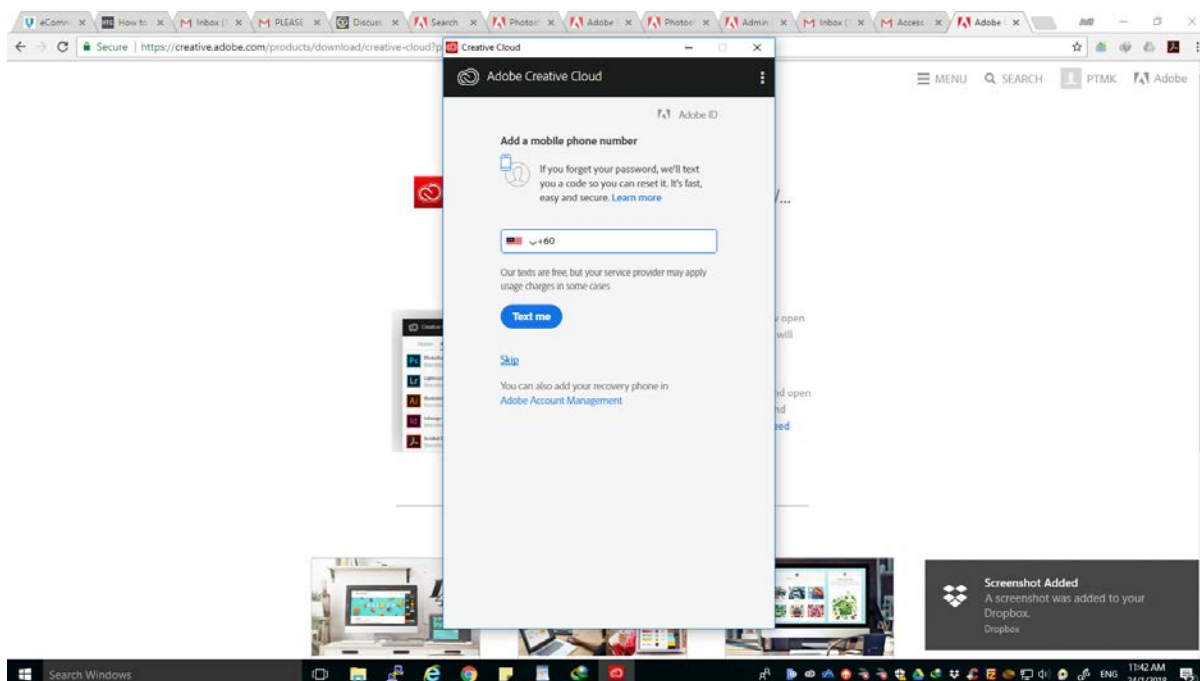

10. Enter email id @ ump.edu.my and password to use adobe creative cloud.
Click skip and select the apps tab