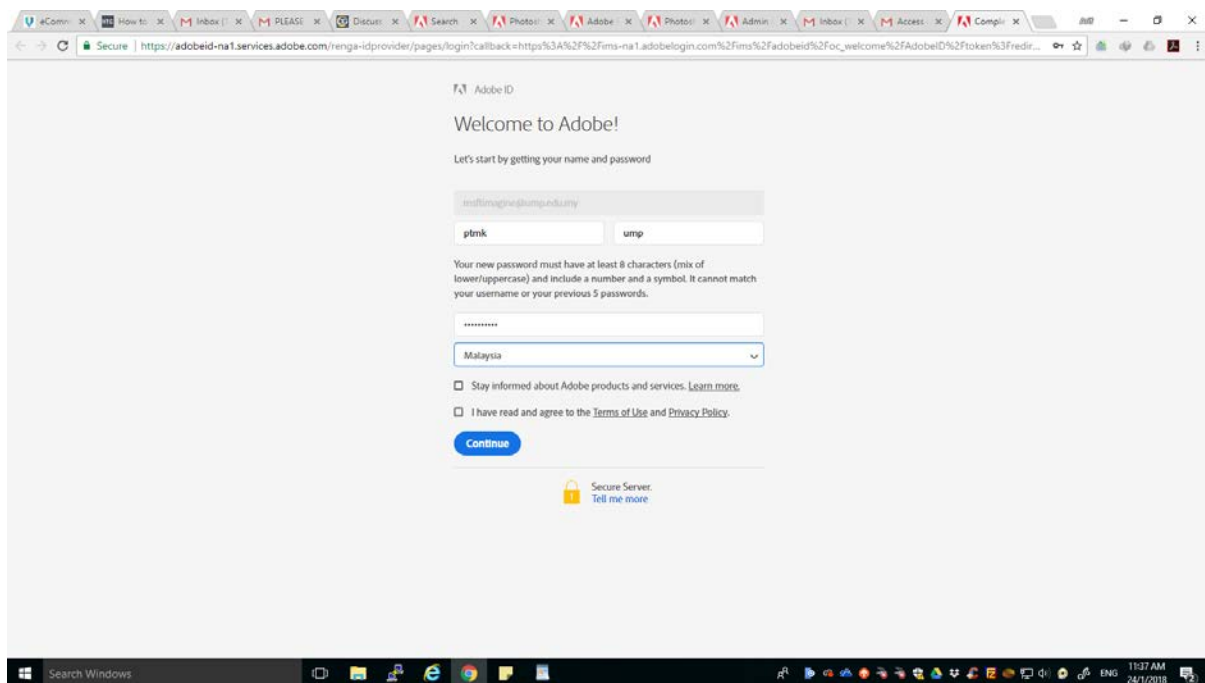

3. A new tab will be displayed from adobe and please enter the password for the first time log in.

* Password must contain uppercase, lowercase letters, numbers and symbols and must be more than 8 characters.

4. Choose Malaysia and select `I have read and agree` and click continue.

5. After the password is entered, the user will be moved to the main adobe account and click desktop download.