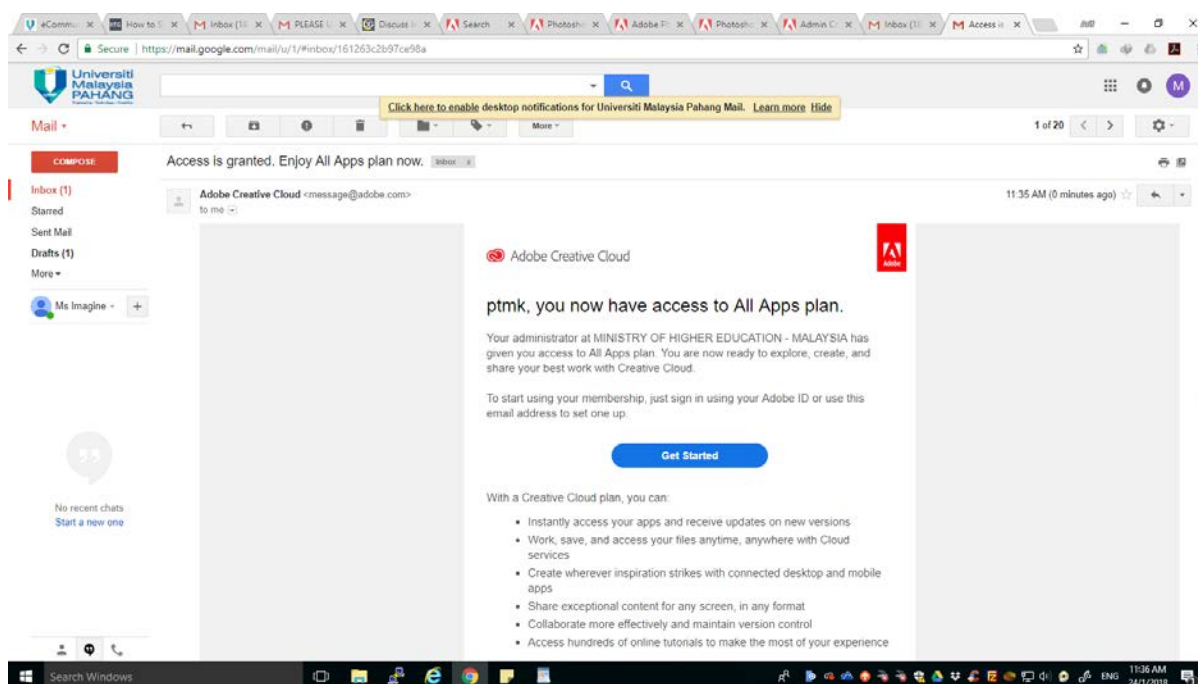

1. A notification will be sent to the email (username) @ ump.edu.my
2. click the email sent from adobe and select `Get Started`.

3. A new tab will be displayed from adobe and please enter the password for the first time log in.